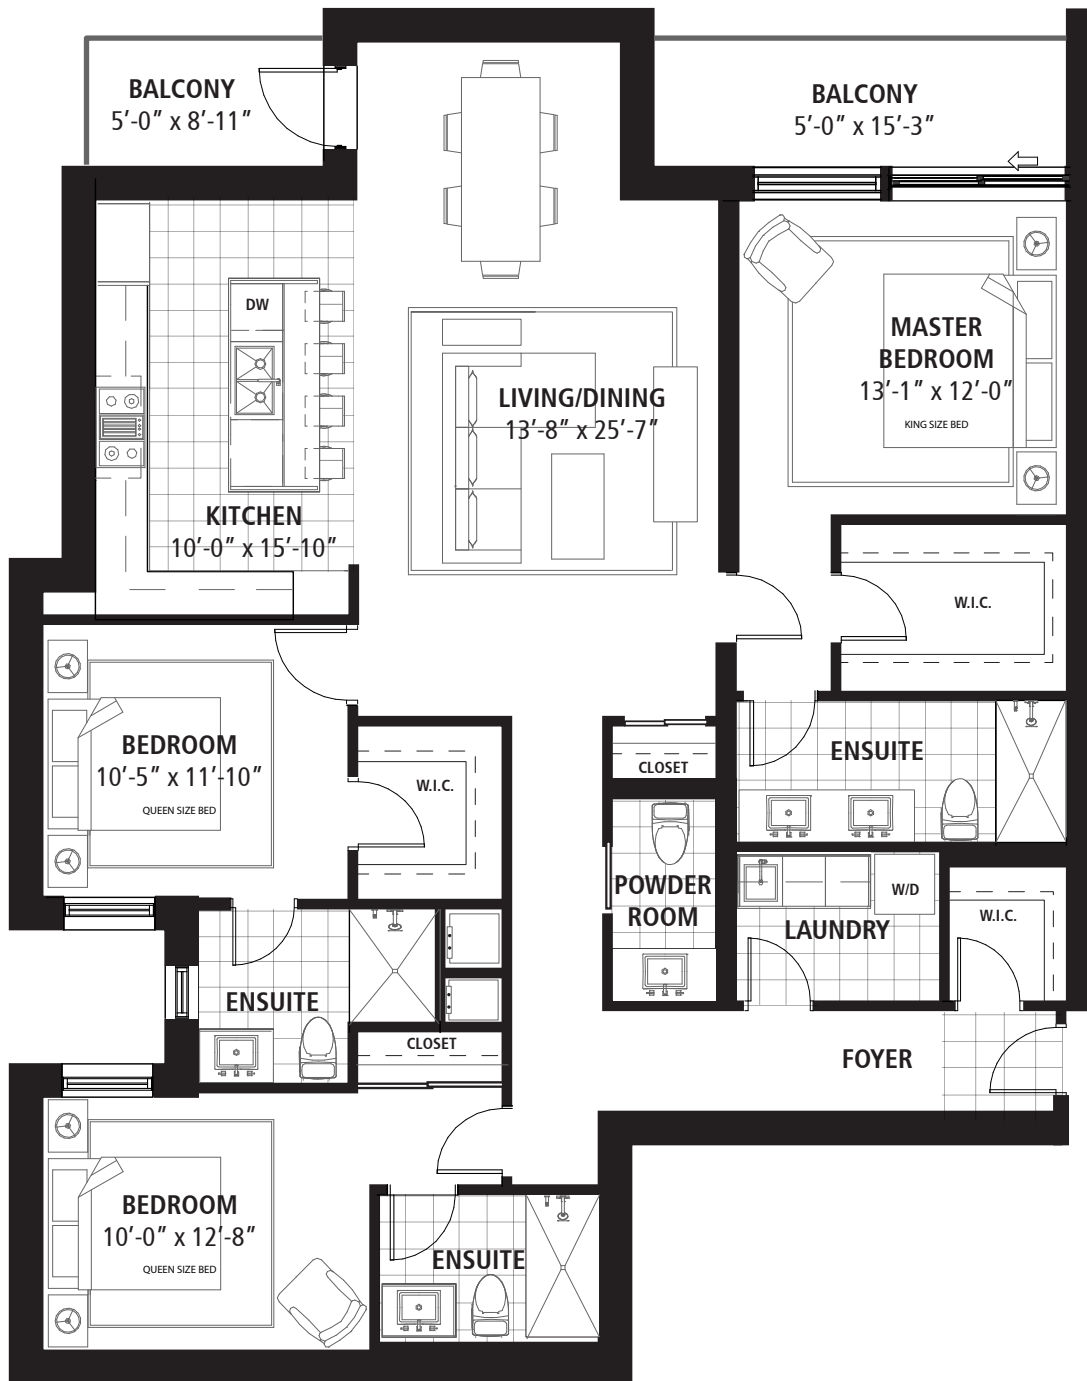

THE MANCHESTER

3 BEDROOM
1,761 SQ. FT.
Balcony 45 Sq. Ft.
Balcony 76 Sq. Ft.

Lakeshore Rd. West

All sizes, specifications and information are subject to change without notice. All areas and stated dimensions are approximate. Actual usable floor space, living area and square footage may vary from stated floor area. E. & O. E.