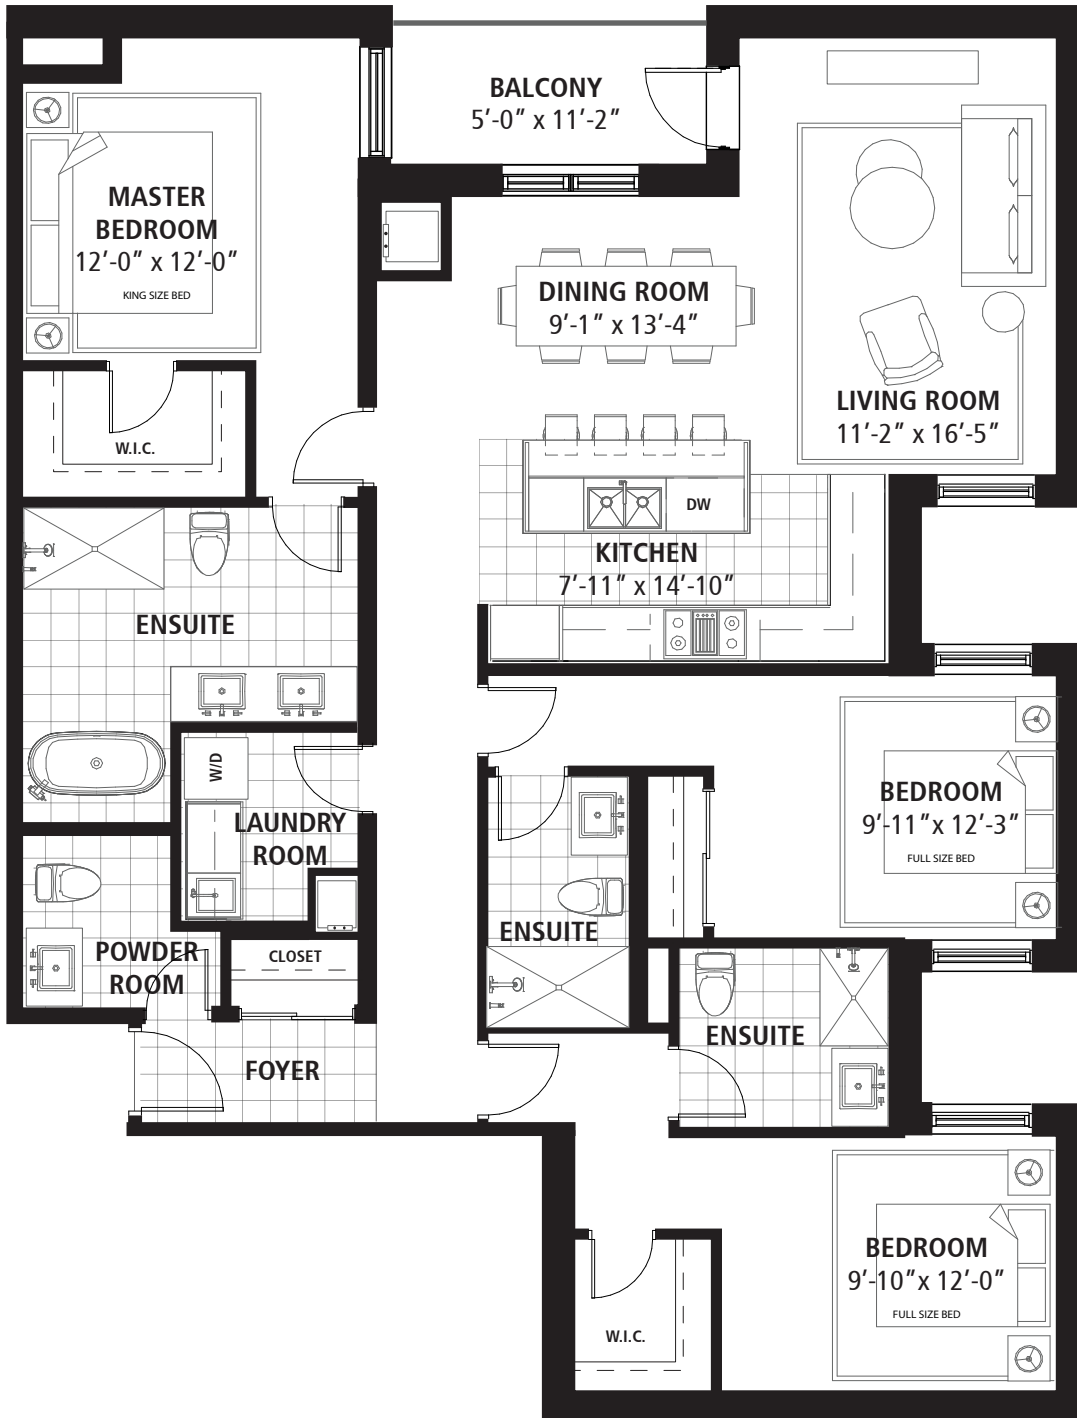

# THE ESSEX

3 BEDROOM  
1,727 SQ. FT.  
Balcony 56 Sq. Ft.

Lakeshore Rd. West

All sizes, specifications and information are subject to change without notice. All areas and stated dimensions are approximate. Actual usable floor space, living area and square footage may vary from stated floor area. E. & O. E.