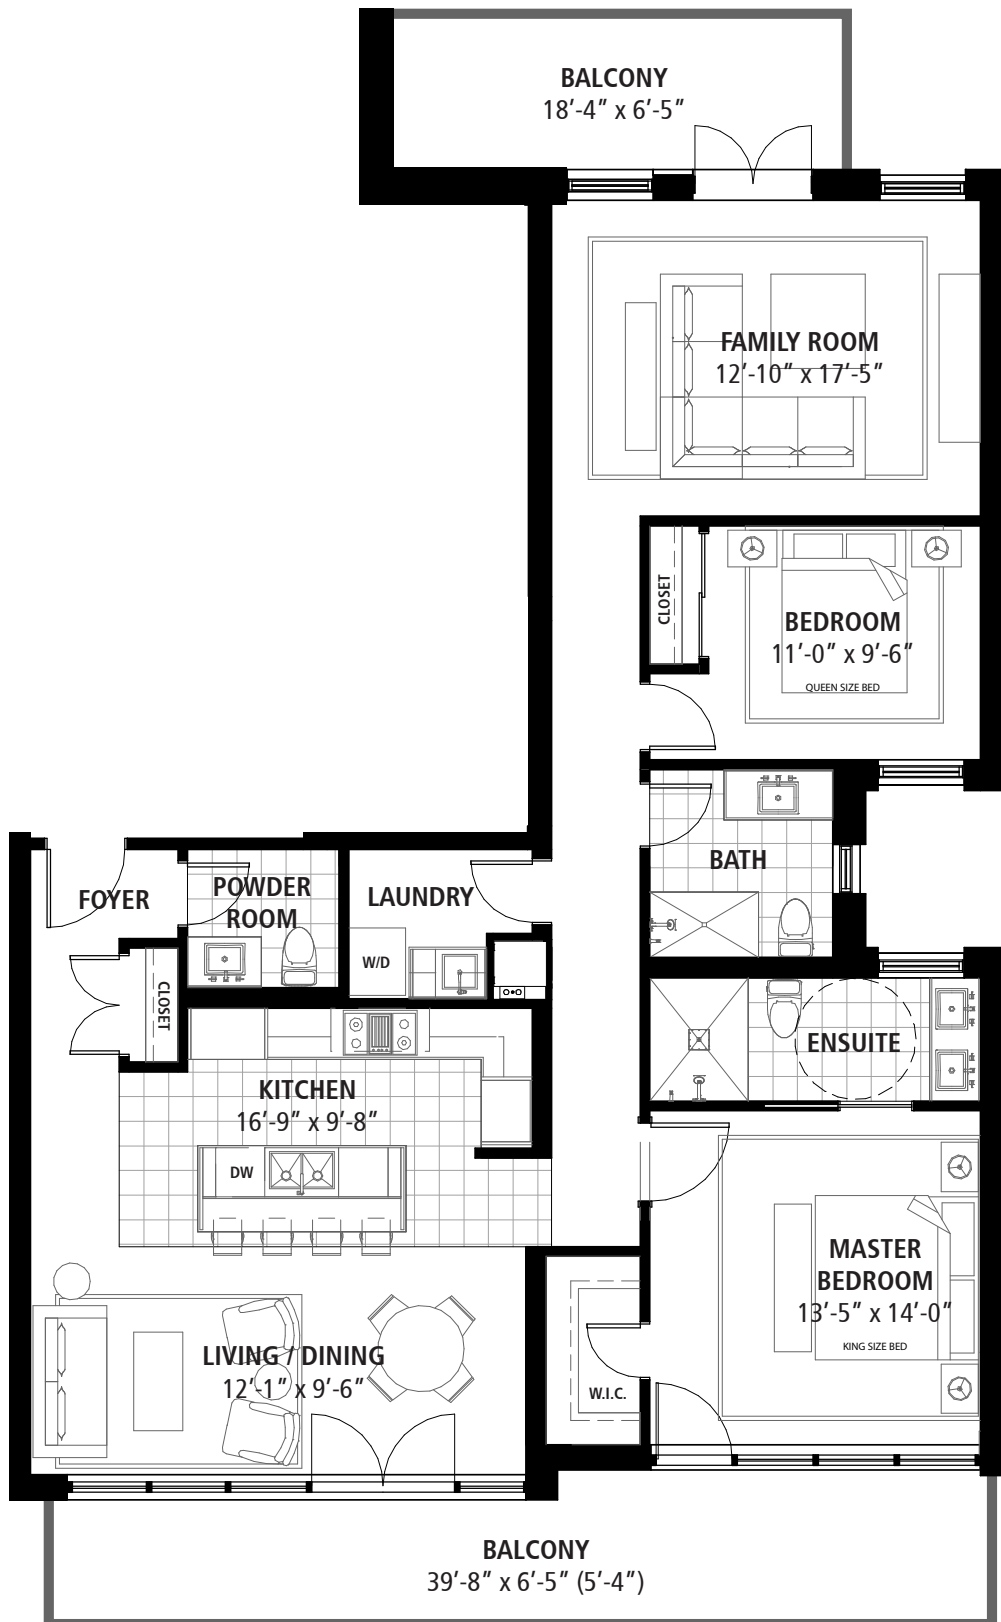

THE CANTERBURY

2 BEDROOM
 1,554 SQ. FT.
 Balcony 119 Sq. Ft.
 Balcony 238 Sq. Ft.

Lakeshore Rd. West

All sizes, specifications and information are subject to change without notice. All areas and stated dimensions are approximate. Actual usable floor space, living area and square footage may vary from stated floor area. E. & O. E.