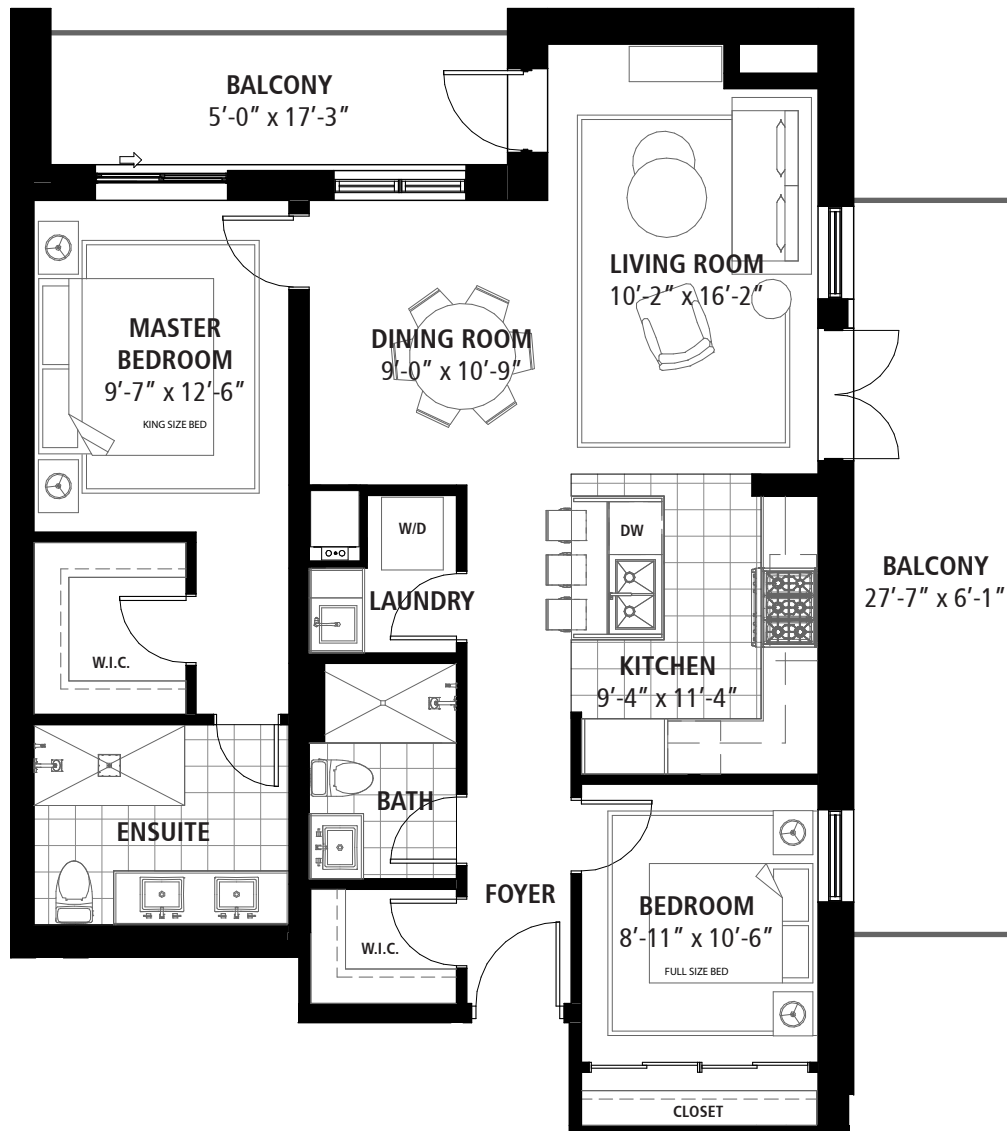

THE WINDEMERE

2 BEDROOM
1,094 SQ. FT.
Balcony 87 Sq. Ft.
Balcony 169 Sq. Ft.

Lakeshore Rd. West

All sizes, specifications and information are subject to change without notice. All areas and stated dimensions are approximate. Actual usable floor space, living area and square footage may vary from stated floor area. E. & O. E.