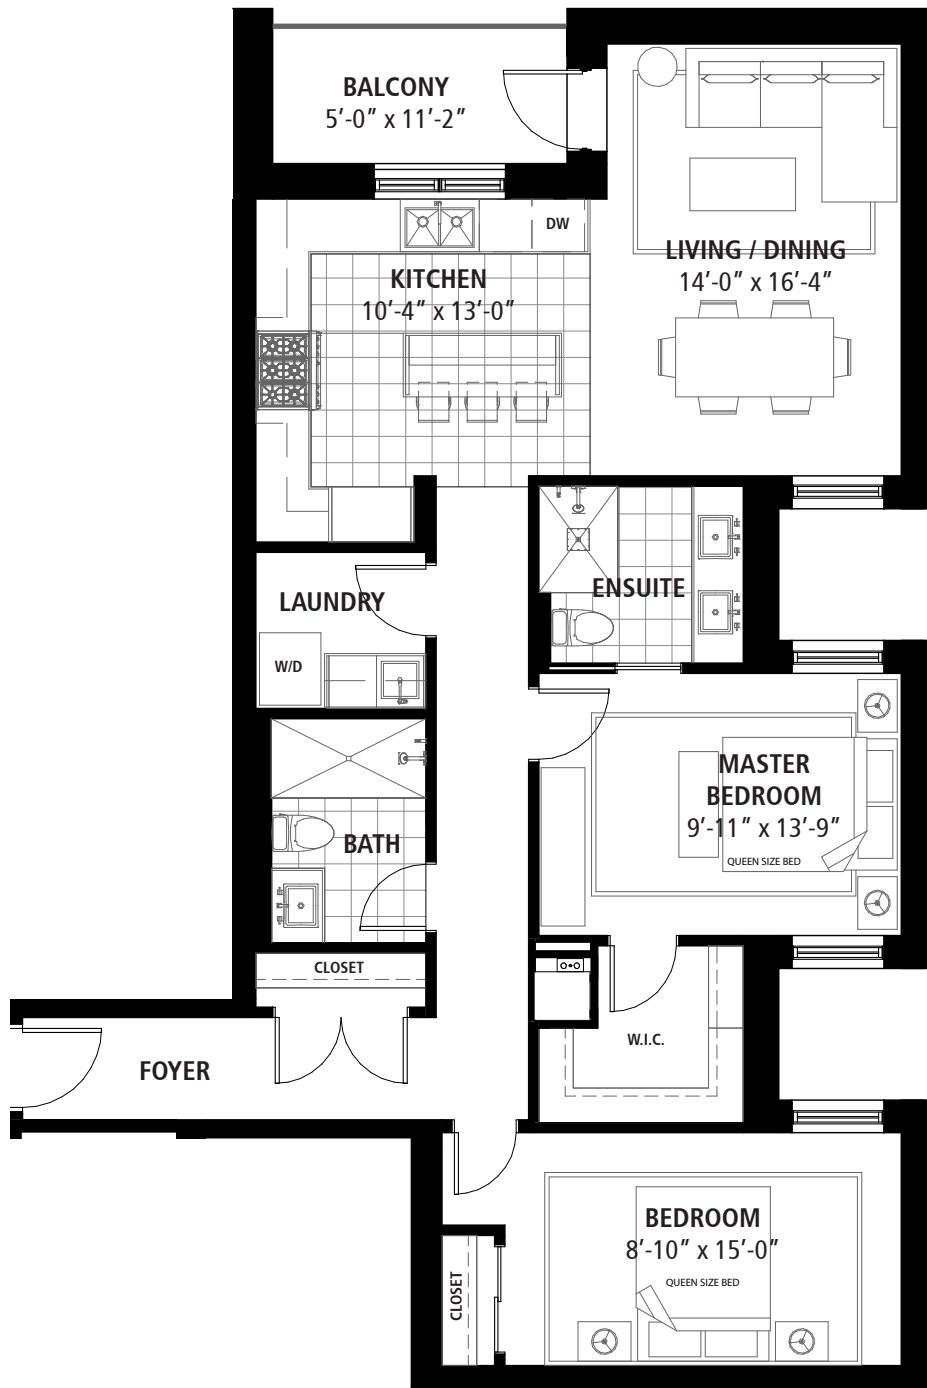

THE SHERWOOD

2 BEDROOM
1,219 SQ. FT.
Balcony 56 Sq. Ft.

Lakeshore Rd. West

All sizes, specifications and information are subject to change without notice. All areas and stated dimensions are approximate. Actual usable floor space, living area and square footage may vary from stated floor area. E. & O. E.