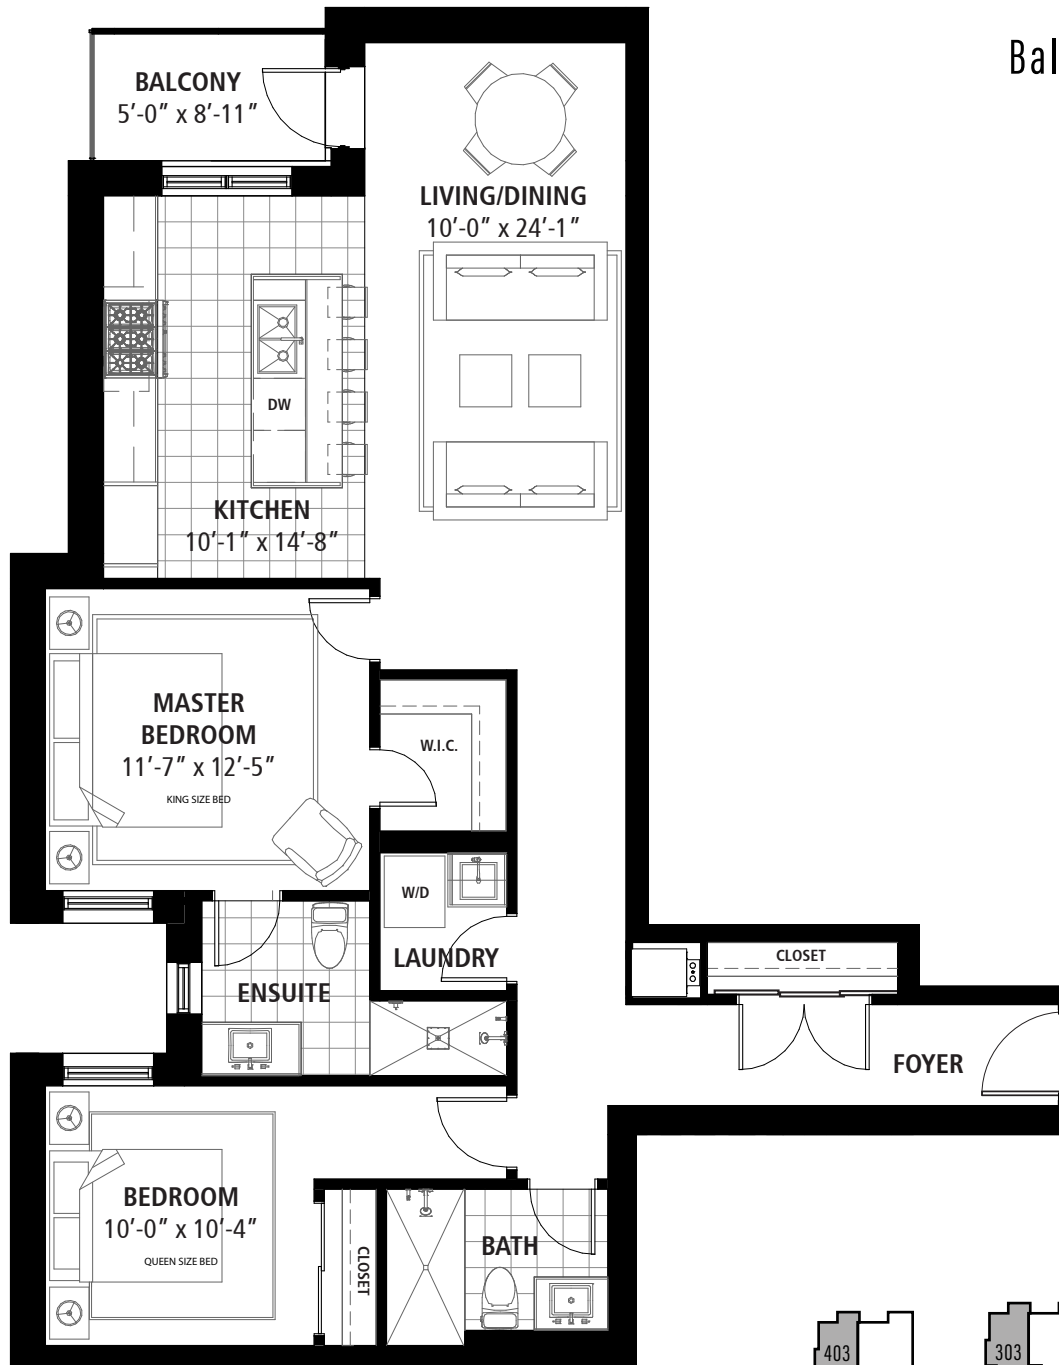

THE MANCHESTER

2 BEDROOM
1,229 SQ. FT.
Balcony 40 Sq. Ft.

Lakeshore Rd. West

All sizes, specifications and information are subject to change without notice. All areas and stated dimensions are approximate. Actual usable floor space, living area and square footage may vary from stated floor area. E. & O. E.