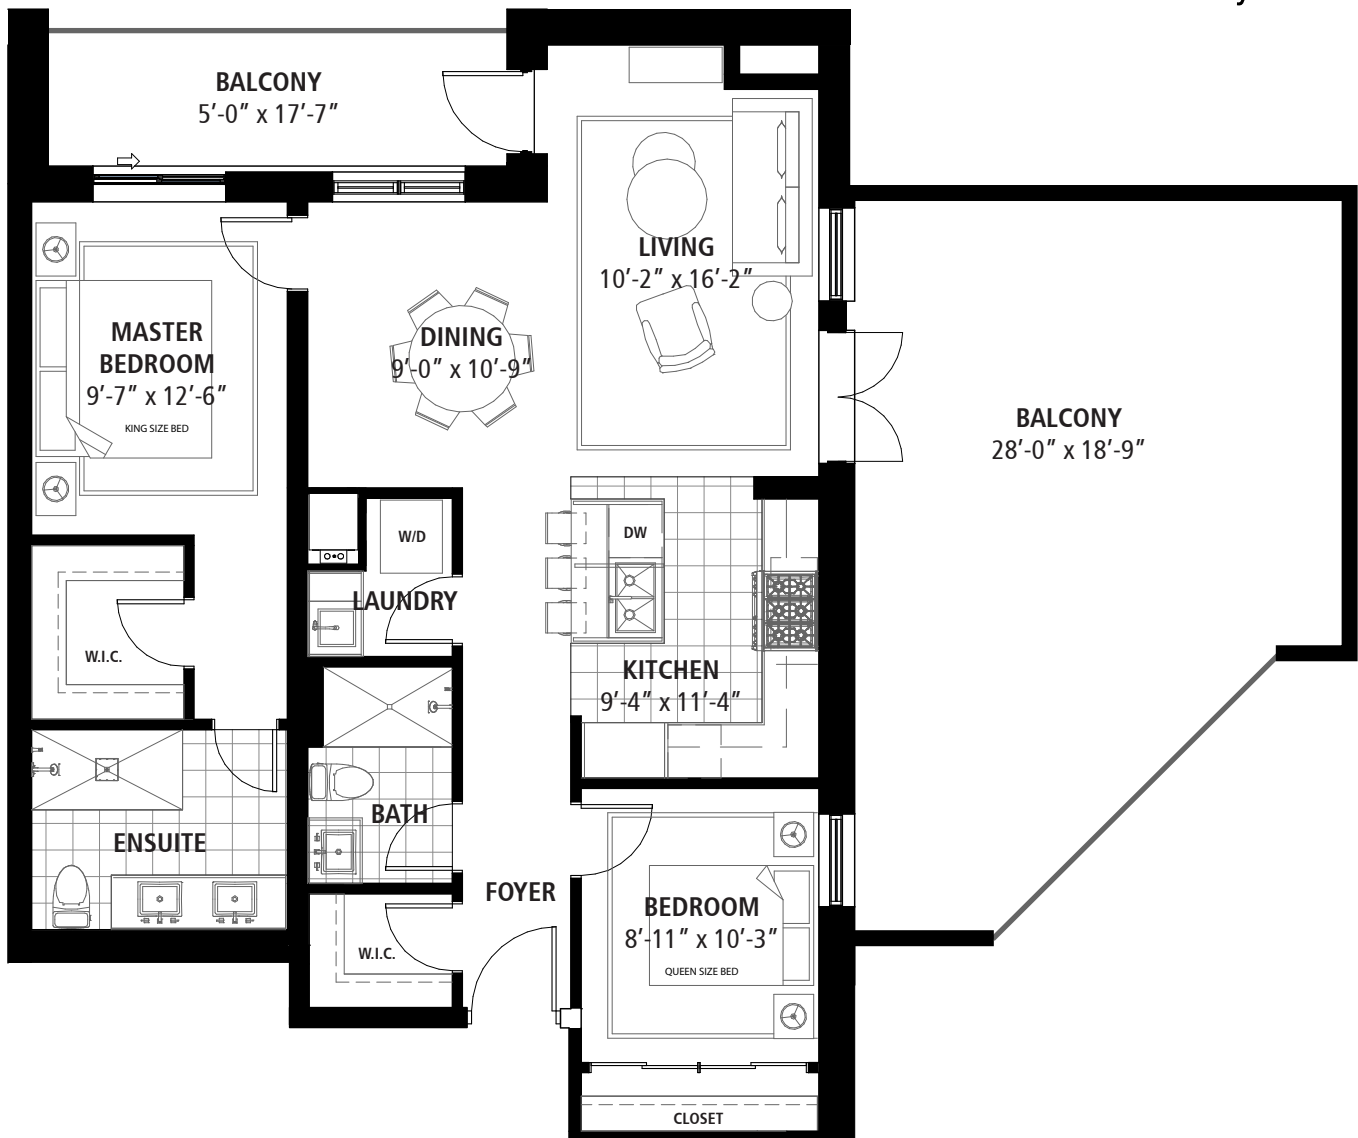

THE LINDEN

2 BEDROOM
1,094 SQ. FT.
Balcony 88 Sq. Ft.
Balcony 431 Sq. Ft.

Lakeshore Rd. West

All sizes, specifications and information are subject to change without notice. All areas and stated dimensions are approximate. Actual usable floor space, living area and square footage may vary from stated floor area. E. & O. E.