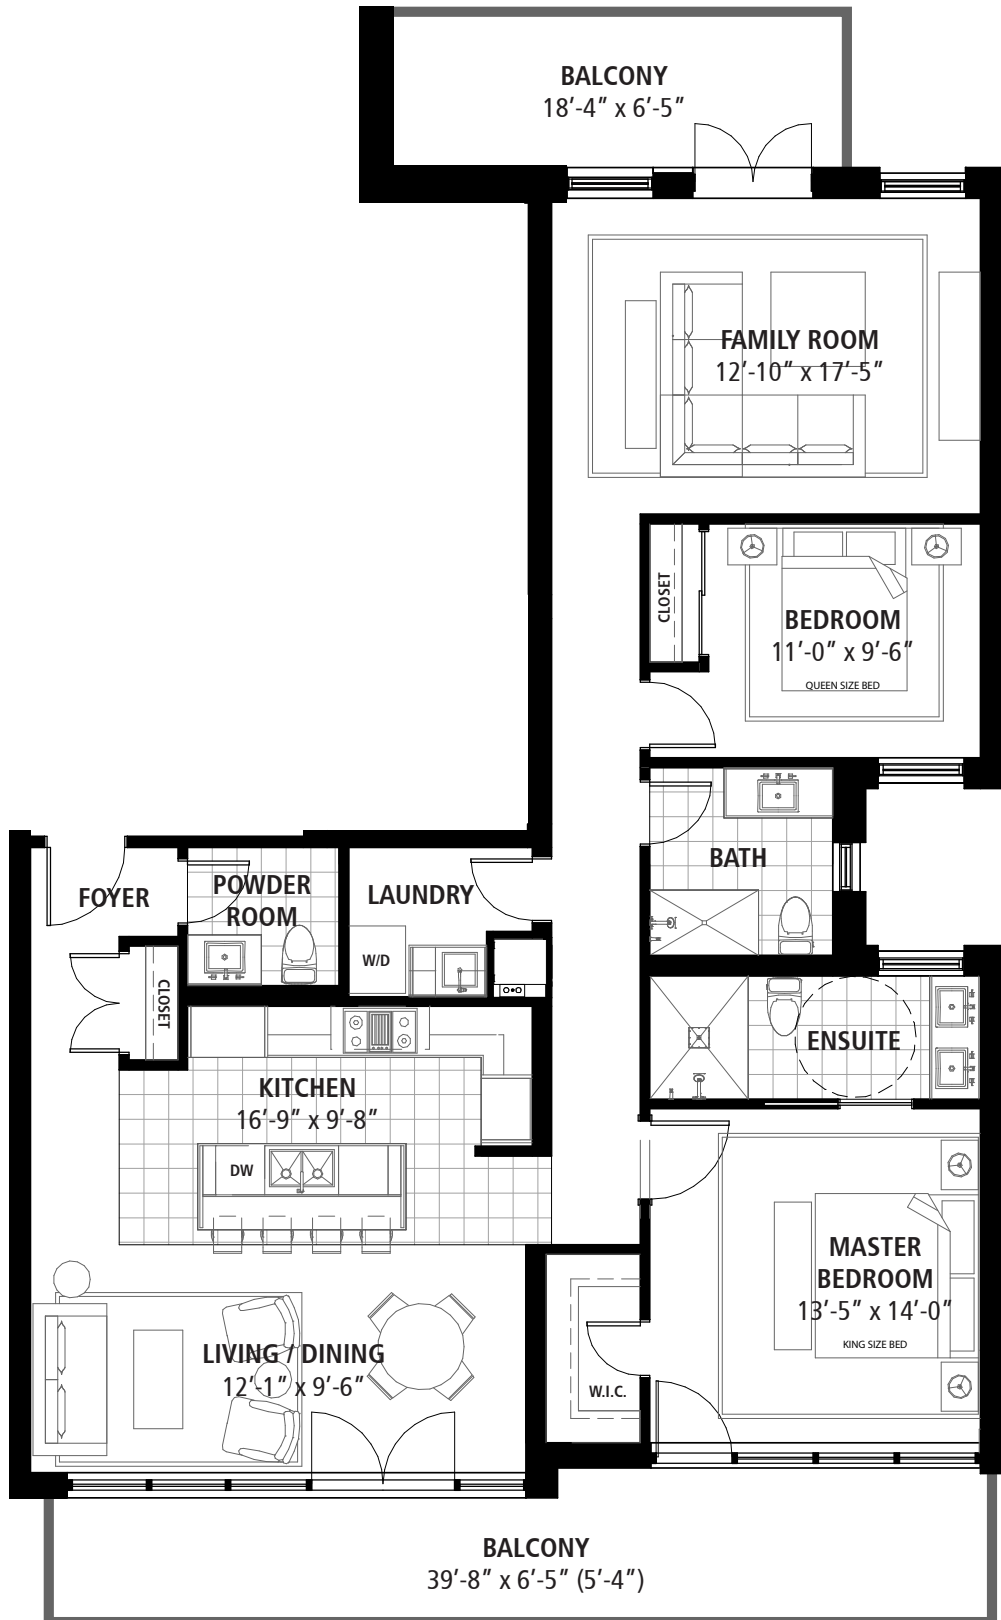

THE CANTERBURY

2 BEDROOM
 1,554 SQ. FT.
 Balcony 119 Sq. Ft.
 Balcony 238 Sq. Ft.

Lakeshore Rd. West

All sizes, specifications and information are subject to change without notice. All areas and stated dimensions are approximate. Actual usable floor space, living area and square footage may vary from stated floor area. E. & O. E.